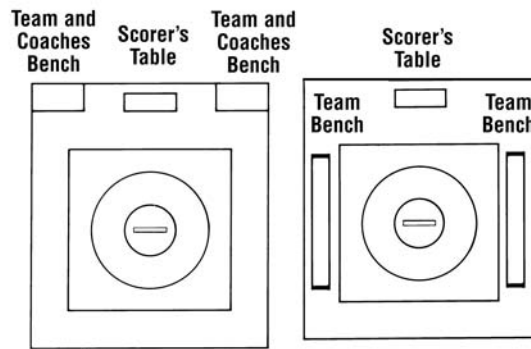

MAT AREA

Dual Meet

Tournament