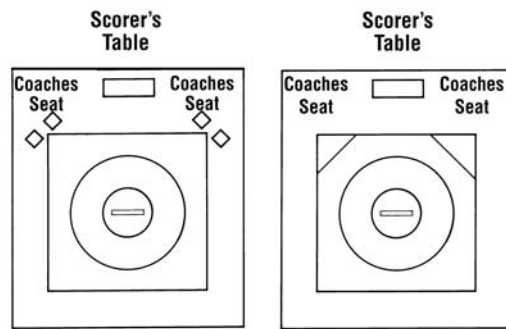

MAT AREA

Dual Meet

Tournament